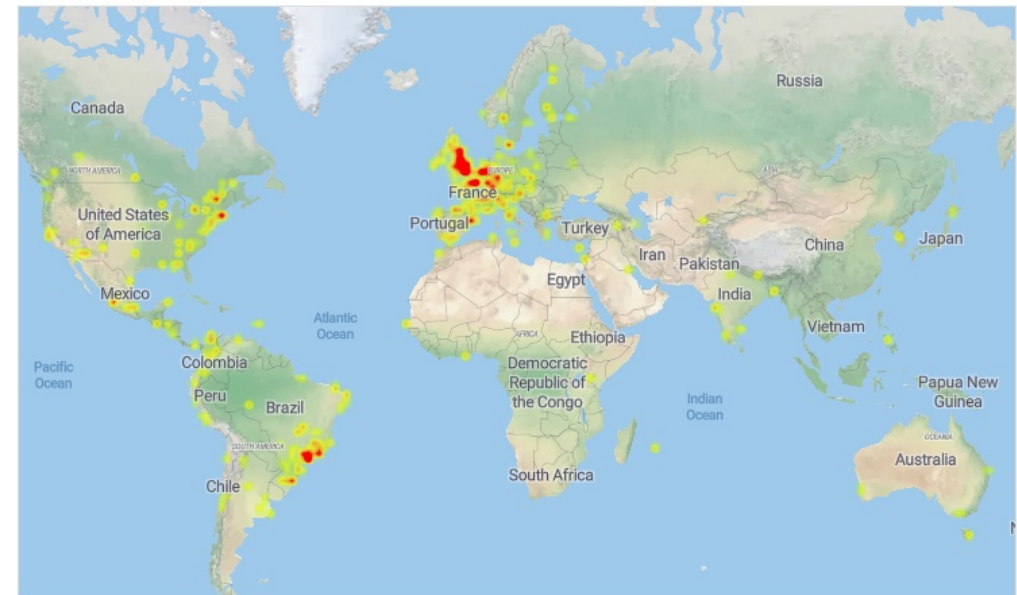

about

downrightnow monitors the status of your favorite web services, combining user reports and official announcements to tell you when there's service trouble. You can help! File a report here or on [Twitter](#) to let others know when you've encountered a bug or outage. [Learn more »](#)

Top Services	Current Status
Facebook status Visit site »	Up Last disruption: 1 month ago Details Report an Issue
Foursquare status Visit site »	Up Last disruption: 3 years ago Details Report an Issue
Google Mail (Gmail) status Visit site »	Up Last disruption: 1 month ago Details Report an Issue
Microsoft Outlook.com status Visit site »	Up Last disruption: 1 month ago Details Report an Issue
Tumblr status Visit site »	Up Last disruption: 12 months ago Details Report an Issue
Twitter status Visit site »	Up Last disruption: 2 weeks ago Details Report an Issue
Yahoo! Mail status Visit site »	Up Last disruption: 2 weeks ago Details Report an Issue
YouTube status Visit site »	Up Last disruption: 4 weeks ago Details Report an Issue

Realtime status of outages and problems

We monitor service providers in real-time and let you know if they are down or experiencing issues.

Tinder Outage Map

The most recent outage reports and issues originated from: